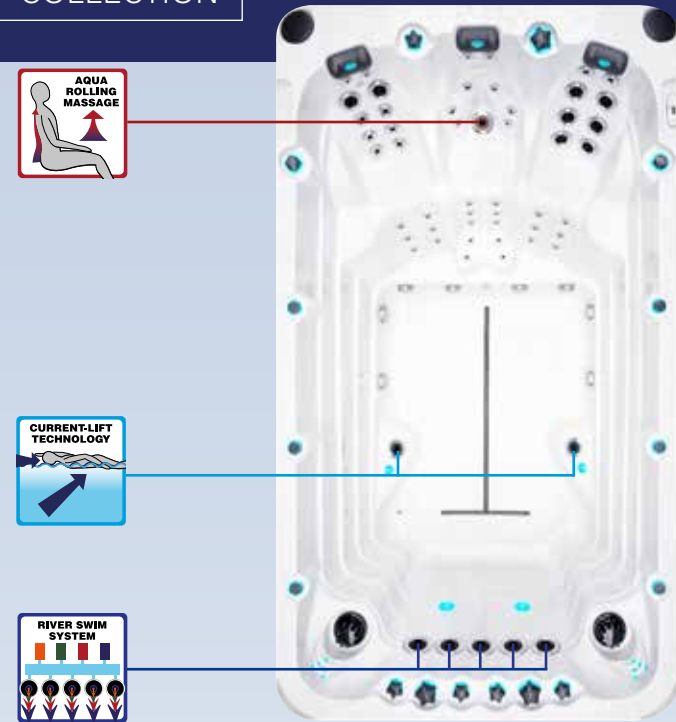

ACTIVITY 1 / ACTIVITY 1 DEEP

SPORT COLLECTION

The Activity 1 Swim Spa is a compact swim spa that combines 3 massage seats with the River Swim System, allowing for a vigorous swim while keeping your head comfortably above the water level. The force and flow of the stream can be used in combination with our unique Current-Lift technology™ (page 37), enabling you to also remain prone in the water even while swimming at a slower pace. The three massage seats are designed for different body lengths and incorporate specially designed massage techniques including our exclusive Passion Spas Aqua Rolling Massage™, one of our most popular and effective massage features.

- Dimensions Standard: 394 x 226 x 126 cm
- Dimensions Deep: 394 x 226 x 152 cm
- Number of seats: 3
- Total Massage Jets: 50
- Turbo Swimjets: 5
- Floor Swimjets: 2
- Aqua Rolling Massage™
- Starbrite Interior LED light System
- Audio System with Bluetooth
- Wi-Fi Ready
- Hybrid Heating™
- Bio-Lok
- Synergy Water Maintenance System
- Energy Efficient Filtration Pump
- Capacity Standard: 7500 L
- Dry Weight Standard: 1200 KG
- Capacity Deep: 9000 L
- Dry Weight Deep: 1400 KG
- Current-Lift Technology™
- River Swim System

Full specification page 51