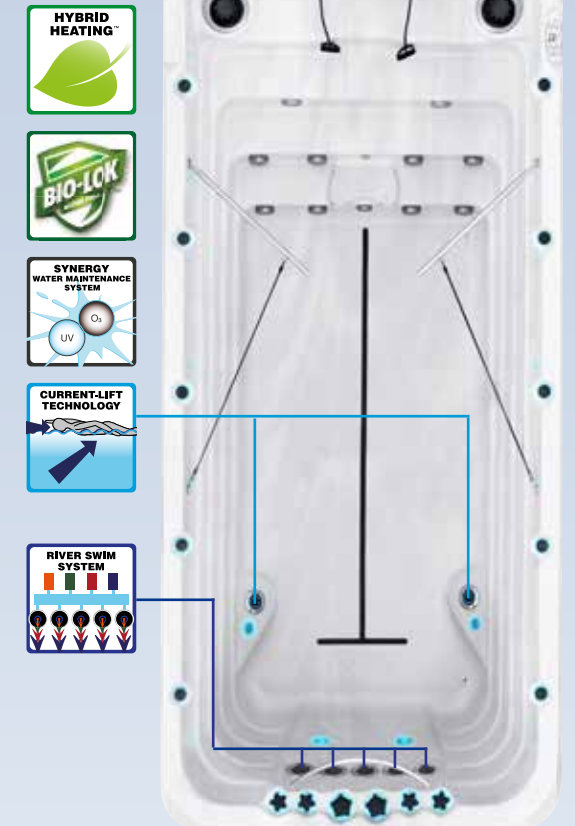

Swim-Assist Tether System

Besides swimming against the unique River Swim System with use of the Current-Lift Technology (page 37), you can use the Swim-Assist Tether training system to add dimension to your range of the swimming options. The Swim-Assist Tether training system will keep you centered in the Swim Spa, allowing you to swim or walk at any speed with minimal friction on joints. This will increase the rate at which you burn calories and strengthen your muscles. The Swimming Tether System is standard included at all swimspas from the Fitness Collection.

Resistant cords

Resistant cords are used for curls, tricep extensions, chest presses, shoulder pulls, and back pulls. These upper-body exercises are specifically designed to build strength and lumbar core stability. The cords can vary in

size to accommodate beginners to advanced conditioning. The Resistance cords are also standard included at swimspas from the Fitness Collection.

Rowing Exercise

All swimspas from the Fitness Collection have a Aquagym Seat in their design. Use this seat when you will do your workout on the Aqua Rowing Machine. A combination of stainless steel oars and rubber bands attach to swivel anchors allowing you to do the full rowing motion. This is an excellent upper-body and abdominal workout. The Aqua Rowing Machine is also standard included at all Swim Spas from the Fitness Collection.