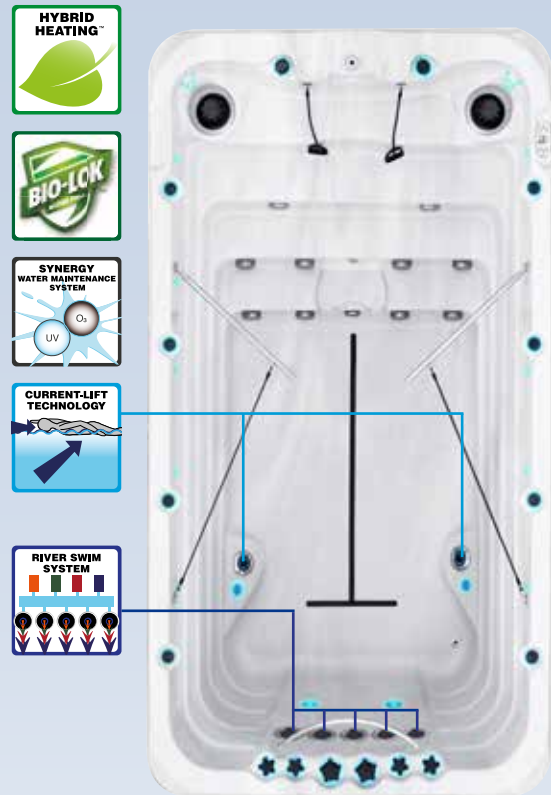

Full specification page 51

- Dimensions Standard: 400 x 228 x 126 cm
- Dimensions Deep: 400 x 228 x 152 cm
- Turbo Swimjets: 5
- Floor Swimjets: 2
- Starbrite Interior LED light System
- Wi-Fi Ready
- Hybrid Heating™
- Bio-Lok
- Synergy Water Maintenance System
- Energy Efficient Filtration Pump
- Capacity Standard: 7500 L
- Dry Weight Standard: 1200 KG
- Capacity Deep: 9000 L
- Dry Weight Deep: 1400 KG
- Current-Lift Technology™
- River Swim System

The Swim Spas from the Passion Spas Fitness Collection are specially developed by the Passion Spas design team to offer Aquagym options. They provide a variety of fun and healthy activities for your workout, all in the comfort of your own home.

Swim-Assist Tether System

Besides swimming against the unique River Swim System with use of the Current-Lift Technology (page 37), you can use the Swim-Assist Tether training system to add dimension to your range of the swimming options. The Swim-Assist Tether training system will keep you centered in the Swim Spa, allowing you to swim or walk at any speed with minimal friction on joints. This will increase the rate at which you burn calories and strengthen your muscles. The Swimming Tether System is standard included at all swimspas from the Fitness Collection.

Resistant cords

Resistant cords are used for curls, tricep extensions, chest presses, shoulder pulls, and back pulls. These upper-body exercises are specifically designed to build strength and lumbar core stability. The cords can vary in

size to accommodate beginners to advanced conditioning. The Resistance cords are also standard included at swimspas from the Fitness Collection.

Rowing Exercise

All swimspas from the Fitness Collection have a Aquagym Seat in their design. Use this seat when you will do your workout on the Aqua Rowing Machine. A combination of stainless steel oars and rubber bands attach to swivel anchors allowing you to do the full rowing motion. This is an excellent upper-body and abdominal workout. The Aqua Rowing Machine is also standard included at all Swim Spas from the Fitness Collection.