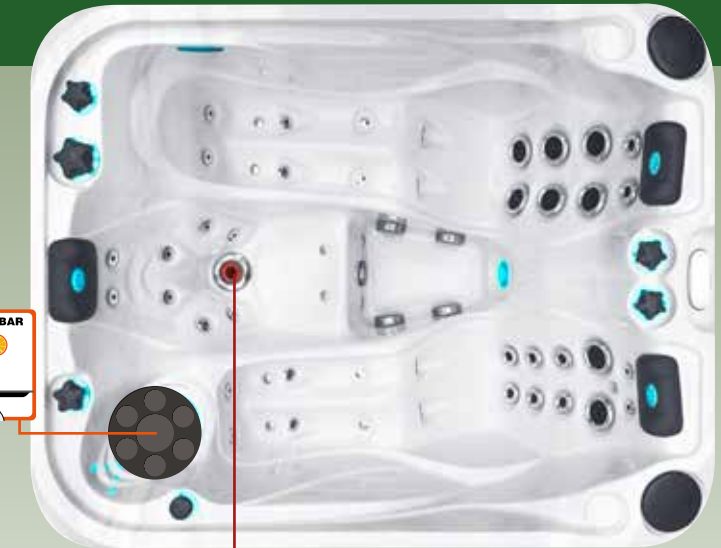

SOULMATE SIGNATURE COLLECTION

The Soulmate is a compact spa in Passion Spas' Signature Collection. It combines two cozy loungers with the intensive massage of the unique Aqua Rolling Massage™ seat. Both loungers offer comfortable seating for people of different body lengths as well as different massage therapies. The spa is fitted with a lighting package which is stunning when the lights are low or in the nighttime if the spa is located outdoors. All controls, pillows, and cabinet corner accents offer accent lighting that, together with Passion Spas sound system, will create a magical experience for you. The Soulmate is an excellent choice if you are looking for a compact spa for you and your significant other.

- Dimensions: 213 x 165 x 84 cm
- Number of Seats: 1
- Number of Loungers: 2
- Total Massage Jets: 52
- Skimmer Bar
- Aqua Rolling Massage™
- Soft Air Massage System
- Starbrite Interior Led Light System
- Audio System with Bluetooth
- Hybrid Heating™
- Bio-Lok
- Synergy Water Maintenance System
- Energy Efficient Filtration Pump
- Capacity: 870 L
- Dry Weight: 240 KG

Full specification page 48