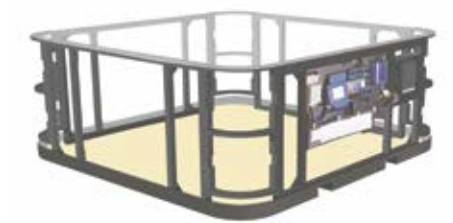

PASSION SPAS PRECISION ENGINEERING

Design and construction that make Passion Spas the best in structural integrity.

Passion Spas are designed to perform and built to last. Quality components and precise manufacturing combine to create one of the most fully featured and innovative spas available. Our acrylic shell is reinforced with vinyl-ester resin laminates that are applied by hand. The shell is supported by a durable synthetic support structure that will ensure that you can enjoy your spa for years to come. The entire base of the spa is enclosed with our Everlast synthetic floor support, providing integral seat supports and structural integrity. Passion Spas deliver superior design, quality components, and experienced craftsmanship in a spa that will provide you and your family with years of enjoyment.