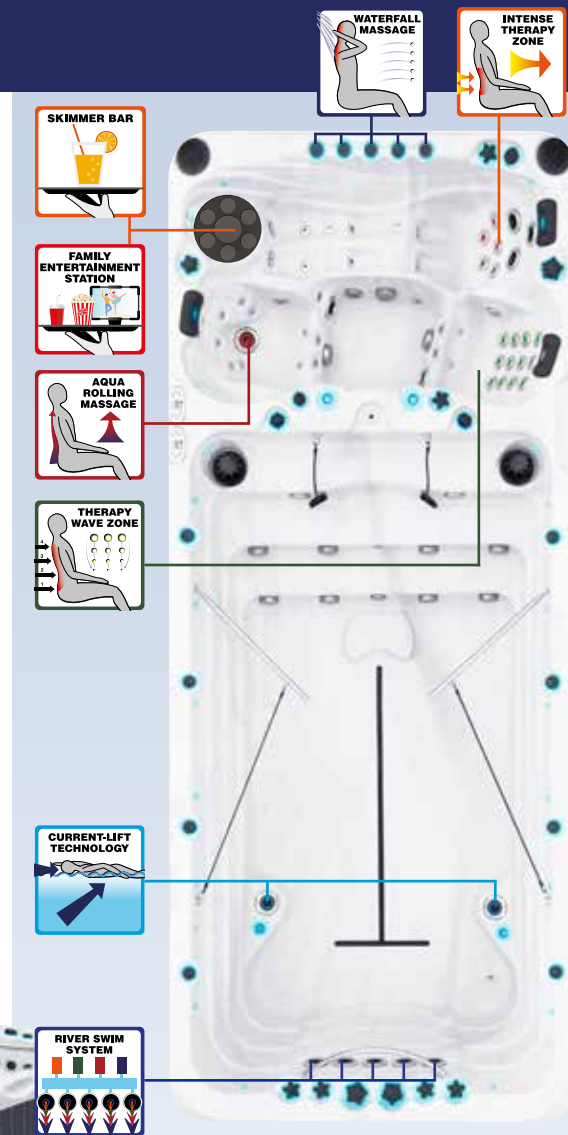

Full specification page 51

ENERGY / ENERGY DEEP

FITNESS COLLECTION

The Energy Swim Spa, fully featured with a long swim lane and over 100 jets, is an impressive authority in the Passion Spas Fitness Collection. In addition to our Current Lift Technology™ (page 37), which is an invention of Passion Spas to keep the swimmer prone on the water surface, there is Aqua Rolling Massage™, Intense Therapy Zone™, Therapy Wave Zone™ and Waterfall Massage™. The Energy also includes our innovative Levitation Bed, a top-to-toe full-body massage feature that creates a deeply relaxing floating sensation. Furthermore, with two seats and one lounger, there's plenty of room to share. The Energy is also divided into a swim and spa section with Dual Zone Temperature. This allows you to stay cool during your workout and then sooth your tired muscles in the hot water of the spa.

- Dimensions Standard: 720 x 228 x 128 cm
- Dimensions Deep: 720 x 228 x 152 cm
- Number of Seats: 2
- Number of loungers: 2
- Total Massage Jets: 104
- Turbo Swimjets: 5
- Floor Swimjets: 2
- Skimmer Bar
- Aqua Rolling Massage™
- Therapy Wave Zone
- Intense Therapy Zone
- Waterfall Massage
- Levitation Bed
- Starbrite Interior LED light System
- Audio System with Bluetooth
- Wi-Fi Ready
- Hybrid Heating™
- Bio-Lok

- Synergy Water Maintenance System
- Energy Efficient Filtration Pump
- Capacity Standard: 14000 L
- Dry Weight Standard: 1650 KG
- Capacity Deep: 16000 L
- Dry Weight Deep: 1800 KG
- Current-Lift Technology™
- River Swim System