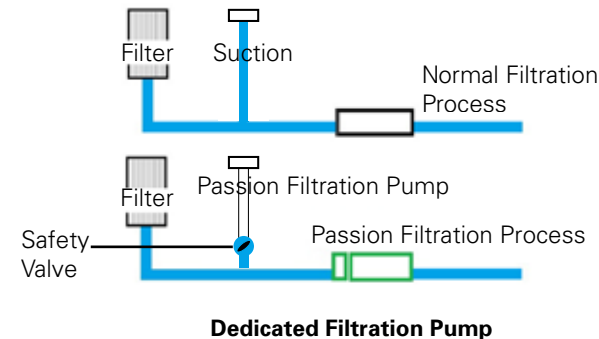

PASSION SPAS PERFECT WATER

Amazingly clear water due to our synergy water purification system.

Passion Spas are equipped with a multi-faceted water purification system that helps keep your water crystal clear and reduces the need for additional water sanitation and maintenance. The sole purpose of our dedicated filtration pump is to draw water through the spa filter, insuring that your spa water is constantly being filtered regardless of whether the massage pumps are operating. The water is sanitized by means of our highly effective Ozone System and, in our Signature and Exclusive Collections, further purified with our UV sanitation system. The combination of 100% filtration, ozone sanitation and UV purification creates our Synergy Water Maintenance System that creates the ultimate in clear water.

Triple Layer Insulation

Heat Lock System

Eco Energy System

- Hybrid Heating™ technology
- Energy Efficient Filtration Pump
- Programmable operation

Ozone System

UV Sanitizer

Synergy Water Maintenance System