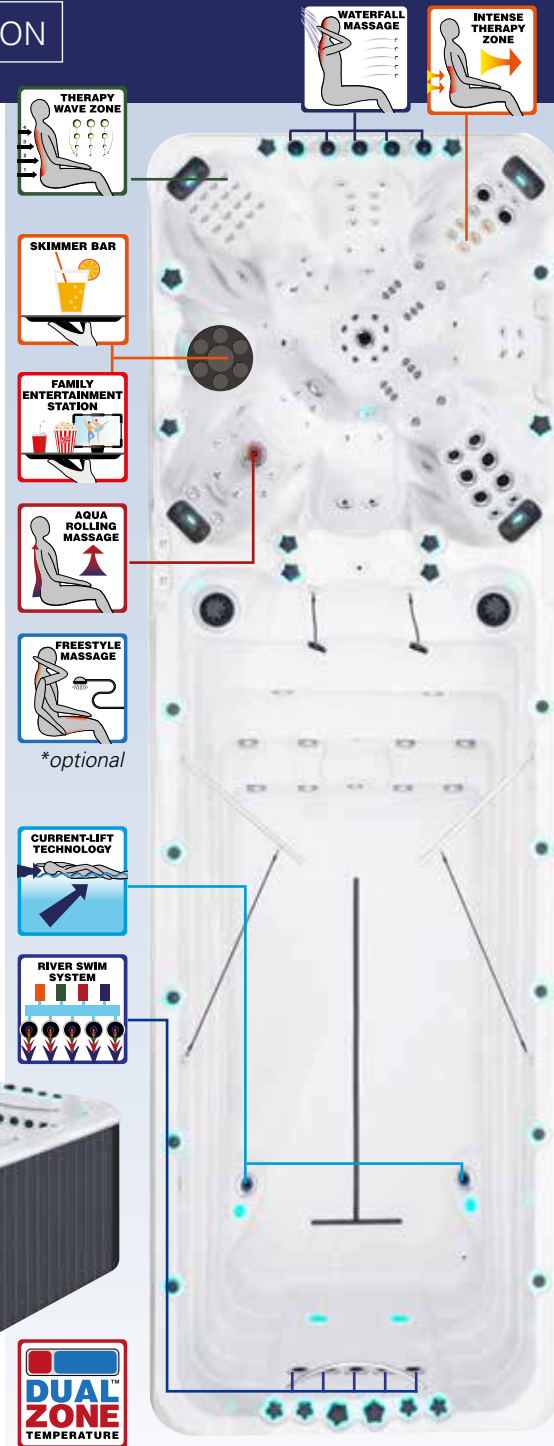

- Dimensions Standard: 708 x 225 x 126 cm
- Dimensions Deep: 708 x 225 x 155 cm
- Number of Seats: 8
- Total Massage Jets: 70
- Turbo Swim Jets: 5
- Floor Swim Jets: 2
- Skimmer Bar
- Aqua Rolling Massage™
- Therapy Wave Zone
- Intense Therapy Zone
- Waterfall Massage
- Starbrite Interior LED light System
- Audio System with Bluetooth
- Wi-Fi Ready
- Hybrid Heating™
- Bio-Lok
- Synergy Water Maintenance System

- Energy Efficient Filtration Pump
- Capacity Standard: 13000 L
- Dry Weight Standard: 1600 KG
- Capacity Deep: 15000 L
- Dry Weight Deep: 1750 KG
- Current-Lift Technology™
- River Swim System

Full specification page 51

PURE COLLECTION

Features

PROFESSIONAL DESIGN

	DREAM	RENEW	RECHARGE	REFRESH	RELAX	REWIND	REPOSE
Seats	3	2	7	4	3	7	3
Loungers	2	1	—	1	2	—	3
StarBrite Interior LED Light System	Standard	Standard	Standard	Standard	Standard	Standard	Standard
Water Fall with LED	—	Standard	—	Standard	Standard	—	Standard
Molded Headrest Soft Pillows	—	3	1	3	3	4	4
Aromatherapy	—	Standard	Standard	Standard	Standard	Standard	Standard

PHYSICAL THERAPY

Aqua Rolling Massage™	—	—	—	—	—	—	—
Water Jets	20	32	46	26	30	40	50
Air Injector Jets	—	8	14	8	6	16	10
Massage Pump	5HP	5HP	5HP	5HP	5HP	5HP	5HP
Filtration Pump	1/4 HP	1/4 HP	1/4 HP	1/4 HP	1/4 HP	1/4 HP	1/4 HP
Air Pump	—	½ HP	½ HP	½ HP	½ HP	½ HP	½ HP

PERFECT WATER

Ozone Jets	—	1	1	1	1	1	1
Ozone Sanitation System	—	Standard	Standard	Standard	Standard	Standard	Standard
Skim Filter	Standard	Standard	Standard	Standard	Standard	Standard	Standard
Gravity Drain	Standard	Standard	Standard	Standard	Standard	Standard	Standard
Synergy Water Maintenance System	—	—	—	—	—	—	—

PLANET FRIENDLY

Heat Lock System	Standard	Standard	Standard	Standard	Standard	Standard	Standard
Polyurethane Urethane Insulation	Standard	Standard	Standard	Standard	Standard	Standard	Standard
Triple Layer Insulation	—	Standard	Standard	Standard	Standard	Standard	Standard
Hybrid Heating™	Standard	Standard	Standard	Standard	Standard	Standard	Standard
5/4 Ultra Efficient Walk – On Cover	Optional	Optional	Optional	Optional	Optional	Optional	Optional

PRECISION ENGINEERING

Synthetic Maintenance Free Cabinet	Standard	Standard	Standard	Standard	Standard	Standard	Standard
Everlast™ Synthetic Floor	—	Standard	Standard	Standard	Standard	Standard	Standard
Durable Synthetic Support structure	—	Standard	Standard	Standard	Standard	Standard	Standard

PROTECTION FOR YOU

Warranty Equipment	2 Year	2 Year	2 Year	2 Year	2 Year	2 Year	2 Year
Warranty Surface	5 Year	5 Year	5 Year	5 Year	5 Year	5 Year	5 Year
Warranty Structure	10 Year	10 Year	10 Year	10 Year	10 Year	10 Year	10 Year