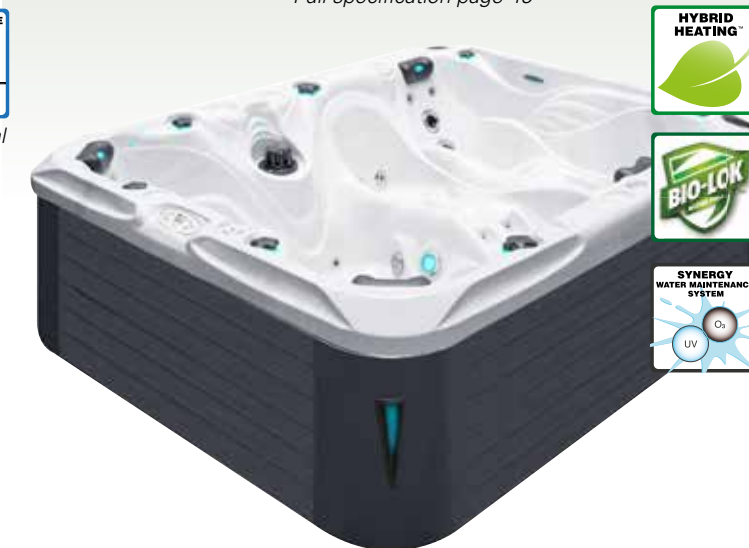

Full specification page 49