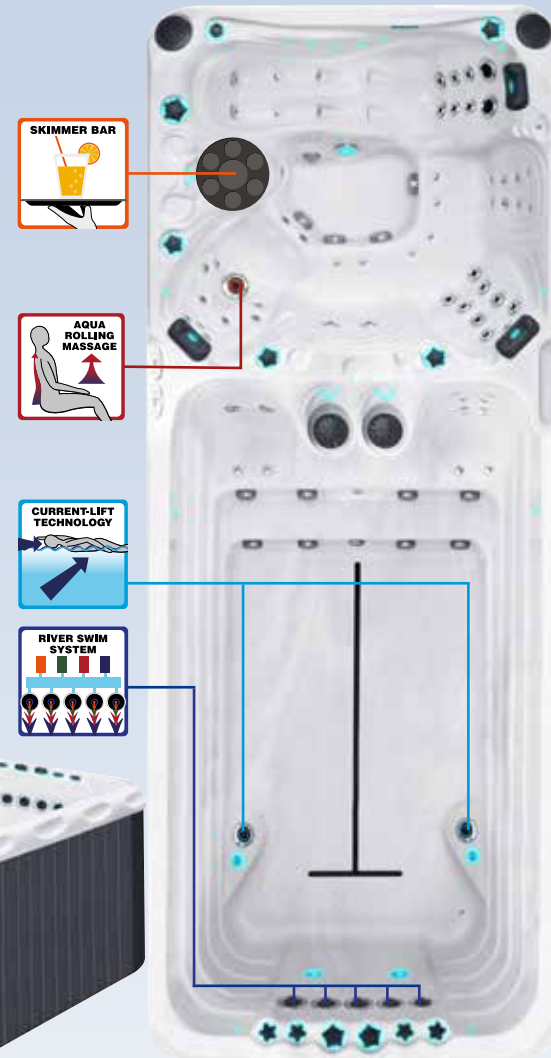

The Dynamic Swim Spa is an excellent blending of two worlds. On one side you have all the comfort and therapy benefits of the Pleasure spa, on the other side the swim function that is equipped with Passion Spas' unique River Swim System and Current-lift Technology™ (page 37). If you decrease the intensity of the River Swim System, the Current-Lift Technology™ is automatically activated, enabling the swimmer to remain in the prone position.

- Dimensions Standard: 590 x 227 x 126 cm
- Dimensions Deep: 590 x 227 x 155 cm
- Number of Seats: 7
- Number of loungers: 1
- Total Massage Jets: 56
- Turbo Swim Jets: 5
- Floor Swim Jets: 2
- Skimmer Bar
- Aqua Rolling Massage™
- Starbrite Interior LED light System
- Audio System with Bluetooth
- Wi-Fi Ready
- Hybrid Heating™
- Bio-Lok
- Synergy Water Maintenance System
- Energy Efficient Filtration Pump
- Capacity Standard: 10500 L
- Dry Weight Standard: 1300 KG
- Capacity Deep: 12500 L
- Dry Weight Deep: 1500 KG
- Current-Lift Technology™
- River Swim System

Full specification page 51