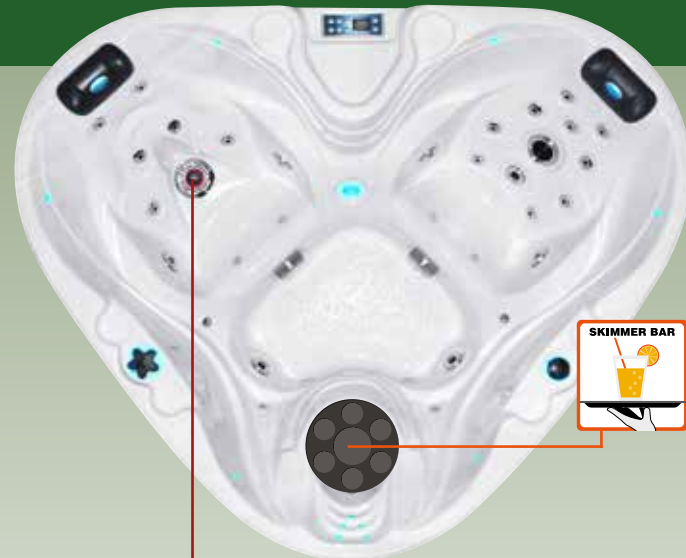

HEART SIGNATURE COLLECTION

The spa Heart is a true piece of art from the Passion Spas design department. The two comfortable seats each offer a completely different massage experience which you can enjoy together with your partner or friend.

The Heart offers our patented and propriety Aqua Rolling Massage™, which is similar to the powerful strokes of a massage therapist, starting at your lower back and working its way up to your neck. The great advantage of having this massage feature is that deeply renewing massage therapy is available 24 hours a day, no appointment necessary! The beautiful LED Lighting also provides an enchanting experience and ensures that every night will be a 'date night'.

- Dimensions: 210 x 170 x 78 cm
- Number of Seats: 2
- Total Massage Jets: 38
- Skimmer Bar
- Aqua Rolling Massage™
- Soft Air Massage System
- Starbrite Interior Led Light System
- Hybrid Heating™
- Bio-Lok
- Synergy Water Maintenance System
- Energy Efficient Filtration Pump
- Capacity: 800 L
- Dry Weight: 200 KG

Full specification page 48