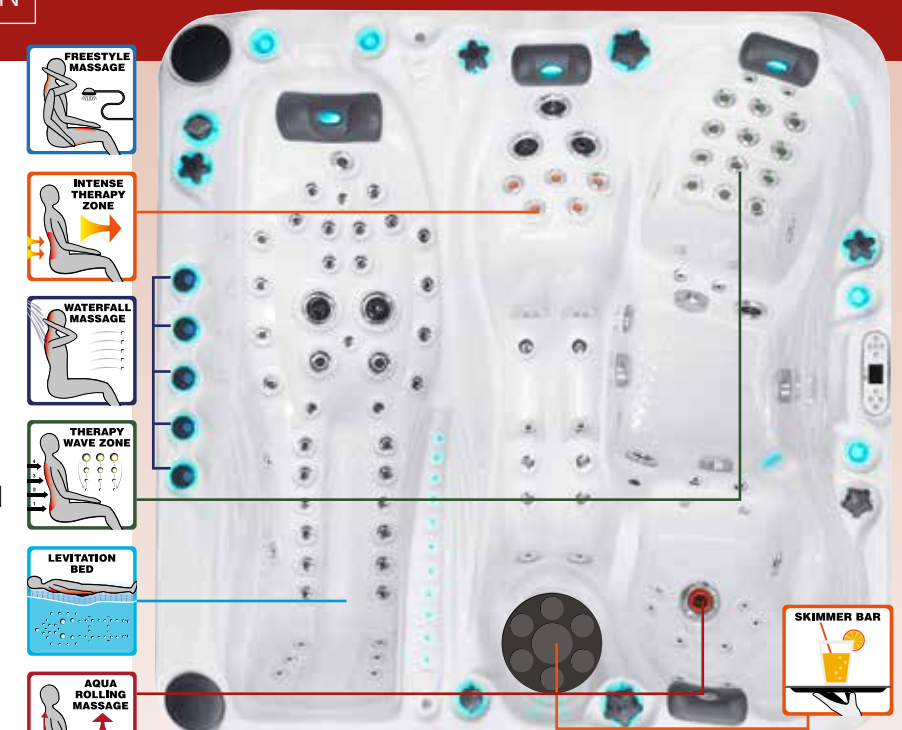

Full specification page 50

EUPHORIA

EXCLUSIVE COLLECTION

The Euphoria Spa combines the most innovative spa massage ever developed with a 4-person configuration that provides multiple types of invigorating massage. The Levitation Bed™ was developed by Passion Spas and allows the user to lie face down or face up on the massage bed for a head-to-toe massage on both the front and back of the body. The Euphoria also features a comfortable lounge and bucket seats, creating a plethora of seating and massage experiences, like Aqua Rolling Massage™, Therapy Wave Zone™, Intense Therapy Zone™ and Waterfall Massage™. The 100+ jets allow you to target any part of your body with an invigorating massage, and jet pressure can be controlled throughout the spa. The Euphoria includes our exclusive Synergy Water Maintenance System as well as the full line-up of standard features offered in our Signature Spa Collection.

- Dimensions: 230 x 230 x 91 cm
- Number of Seats: 2
- Number of Loungers: 2
- Total Massage Jets: 104
- Skimmer Bar
- Aqua Rolling Massage™
- Therapy Wave Zone
- Intense Therapy Zone
- Waterfall Massage
- Levitation Bed
- Soft Air Massage System
- Starbrite Interior Led Light System
- Audio System with Bluetooth
- Wi-Fi Ready
- Hybrid Heating™
- Bio-Lok
- Synergy Water Maintenance System
- Energy Efficient Filtration Pump
- Capacity: 1550 L
- Dry Weight: 405 KG