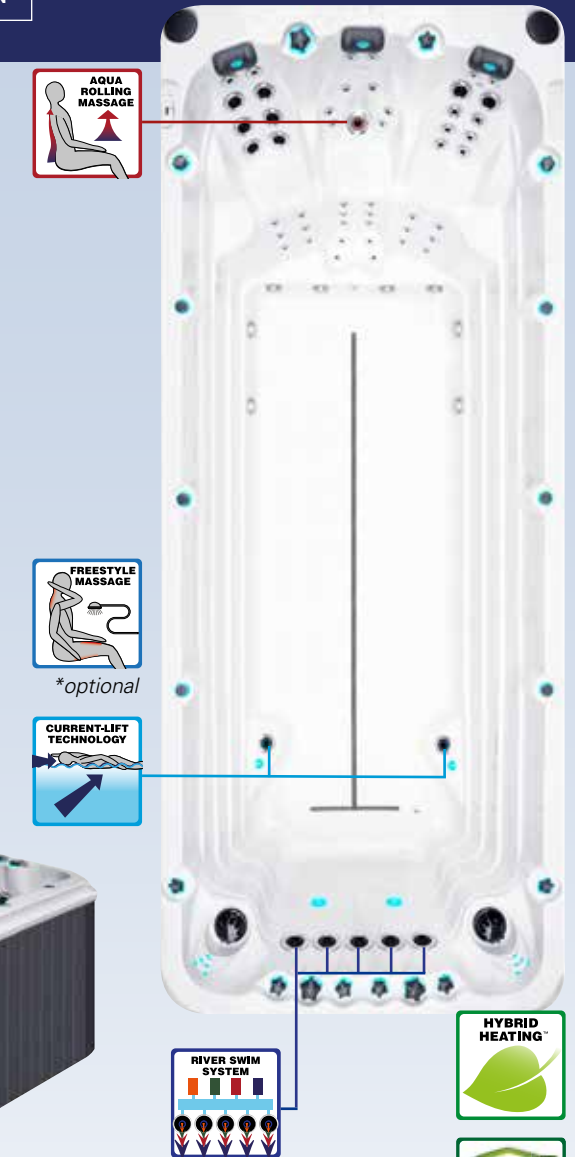

ACTIVITY 2 / ACTIVITY 2 DEEP

SPORT COLLECTION

The new Activity 2 Swim Spa is a longer version of our current model Activity 1. It has been added to our Passion Swim Spas collection because all swimmers who have tested our River Swim System in Activity 1 are thrilled. The River Swim System (page 37) provides a continuous stream of water across the width of the pool, giving the swimmer a strong current to swim against. At the same time, the water surface is unbroken and remains calm, so you can keep your head dry without any problems. For all swimmers, the Activity 2 Swim Spa makes the dream of swimming and training efficiently in your own garden come true.

- Dimensions Standard: 549 x 226 x 126 cm
- Dimensions Deep: 549 x 226 x 152 cm
- Number of seats: 3
- Total Massage Jets: 50
- Turbo Swimjets: 5
- Floor Swimjets: 2
- Aqua Rolling Massage™
- Starbrite Interior LED light System
- Audio System with Bluetooth
- Wi-Fi Ready
- Hybrid Heating™
- Bio-Lok
- Synergy Water Maintenance System
- Energy Efficient Filtration Pump
- Capacity Standard: 12500 L
- Dry Weight Standard: 1400 KG
- Capacity Deep: 15000 L
- Dry Weight Deep: 1600 KG
- Current-Lift Technology™
- River Swim System