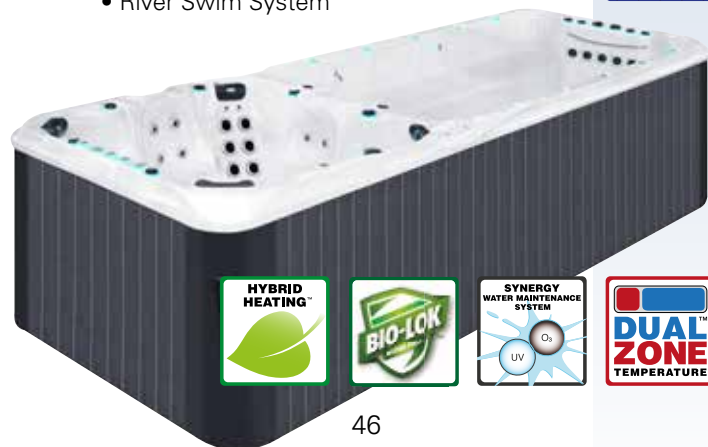

- Dimensions Standard: 708 x 225 x 126 cm
- Dimensions Deep: 708 x 225 x 155 cm
- Number of Seats: 8
- Total Massage Jets: 70
- Turbo Swim Jets: 5
- Floor Swim Jets: 2
- Skimmer Bar
- Aqua Rolling Massage™
- Therapy Wave Zone
- Intense Therapy Zone
- Waterfall Massage
- Starbrite Interior LED light System
- Audio System with Bluetooth
- Wi-Fi Ready
- Hybrid Heating™
- Bio-Lok
- Synergy Water Maintenance System

- Energy Efficient Filtration Pump
- Capacity Standard: 13000 L
- Dry Weight Standard: 1600 KG
- Capacity Deep: 15000 L
- Dry Weight Deep: 1750 KG
- Current-Lift Technology™
- River Swim System

Full specification page 51

PURE COLLECTION

Features

PROFESSIONAL DESIGN

	DREAM	RENEW	RECHARGE	REFRESH	RELAX	REWIND	REPOSE
Seats	3	2	7	4	3	7	3
Loungers	2	1	—	1	2	—	3
StarBrite Interior LED Light System	Standard	Standard	Standard	Standard	Standard	Standard	Standard
Water Fall with LED	—	Standard	—	Standard	Standard	—	Standard
Molded Headrest Soft Pillows	—	3	1	3	3	4	4
Aromatherapy	—	Standard	Standard	Standard	Standard	Standard	Standard

PHYSICAL THERAPY

Aqua Rolling Massage™	—	—	—	—	—	—	—
Water Jets	20	32	46	26	30	40	50
Air Injector Jets	—	8	14	8	6	16	10
Massage Pump	5HP	5HP	5HP	5HP	5HP	5HP	5HP
Filtration Pump	1/4 HP	1/4 HP	1/4 HP	1/4 HP	1/4 HP	1/4 HP	1/4 HP
Air Pump	—	½ HP	½ HP	½ HP	½ HP	½ HP	½ HP

PERFECT WATER

Ozone Jets	—	1	1	1	1	1	1
Ozone Sanitation System	—	Standard	Standard	Standard	Standard	Standard	Standard
Skim Filter	Standard	Standard	Standard	Standard	Standard	Standard	Standard
Gravity Drain	Standard	Standard	Standard	Standard	Standard	Standard	Standard
Synergy Water Maintenance System	—	—	—	—	—	—	—

PLANET FRIENDLY

Heat Lock System	Standard	Standard	Standard	Standard	Standard	Standard	Standard
Polyurethane Urethane Insulation	Standard	Standard	Standard	Standard	Standard	Standard	Standard
Triple Layer Insulation	—	Standard	Standard	Standard	Standard	Standard	Standard
Hybrid Heating™	Standard	Standard	Standard	Standard	Standard	Standard	Standard
5/4 Ultra Efficient Walk – On Cover	Optional	Optional	Optional	Optional	Optional	Optional	Optional

PRECISION ENGINEERING

Synthetic Maintenance Free Cabinet	Standard	Standard	Standard	Standard	Standard	Standard	Standard
Everlast™ Synthetic Floor	—	Standard	Standard	Standard	Standard	Standard	Standard
Durable Synthetic Support structure	—	Standard	Standard	Standard	Standard	Standard	Standard

PROTECTION FOR YOU

Warranty Equipment	2 Year	2 Year	2 Year	2 Year	2 Year	2 Year	2 Year
Warranty Surface	5 Year	5 Year	5 Year	5 Year	5 Year	5 Year	5 Year
Warranty Structure	10 Year	10 Year	10 Year	10 Year	10 Year	10 Year	10 Year