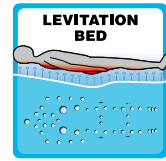

Aqua Rolling Massage™

Our exclusive Aqua Rolling Massage™ pushes water up the back of the seat through specially designed recesses in the spa shell.

The resulting agitation of the water creates a vigorous massage that works the muscles throughout your back.

Intense Therapy Zone™

The Intense Therapy Zone™ provides a concentrated, penetrating massage to the lower regions of your back. The intensity of the pressure can be adjusted.

Only Passion Spas offers a therapy system for your lower back muscles that allows you to isolate specific areas with the intensity of massage you desire.

Levitation Bed™

The Levitation bed™ is the most innovative spa massage feature available.

Experiencing this massage will give you a floating sensation because your body is completely enveloped in a soothing massage that can be adjusted for intensity and effect. You can lie either face down or face up, giving you a full head to toe massage that is simply amazing. The Levitation Bed™ is the only one of its kind and offered exclusively by Passion Spas.

Flexible Massage Device

With the Flexible Massage Device you can manually determine at which area of your body you want to receive your therapeutic massage.

The rotating jet stimulates your muscles by rubbing with vibrating warm water even above the waterline. This way you can flexibly guide your massage to your shoulder, hip, knee or ankle or any place you need warm water massage.