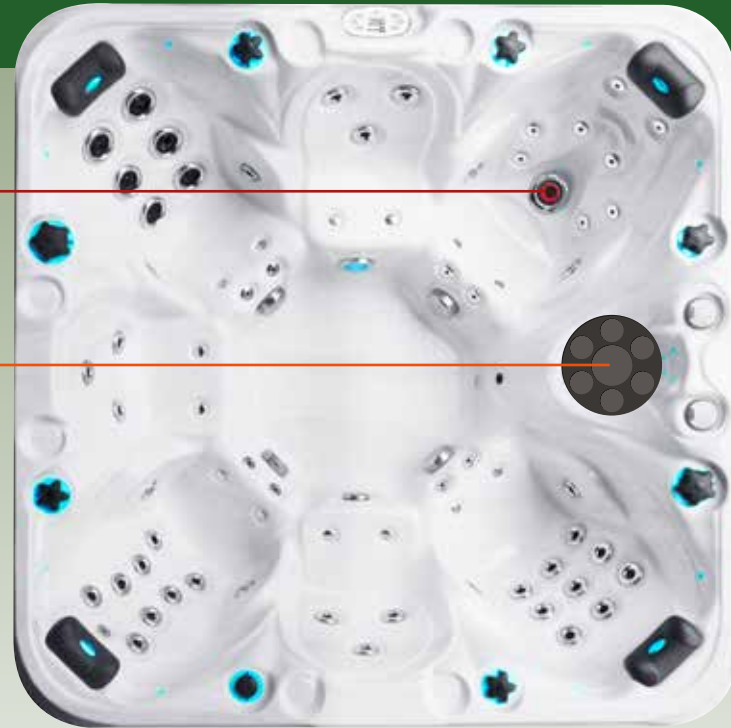

*optional

Full specification page 48

JOY SIGNATURE COLLECTION

*optional

Full specification page 49

Deep and wide bucket seats are the trademark feature of the Joy Spa. Each seat is packed with a different massage jet configuration to deliver an invigorating personal massage. The spa comes with a variation of standard and bucket seating to accommodate up to seven people. The Joy includes Aqua Rolling Massage™ as well as the fully programmable control system found on all Passion Spas.

- Dimensions: 225 x 225 x 91 cm
- Number of Seats: 7
- Total massage Jets: 70
- Skimmer Bar
- Aqua Rolling Massage™
- Soft Air Massage System
- Starbrite Interior Led Light System
- Audio System with Bluetooth
- Wi-Fi Ready
- Hybrid Heating™
- Bio-Lok
- Synergy Water Maintenance System
- Energy Efficient Filtration Pump
- Capacity: 1550 L
- Dry Weight: 420 KG