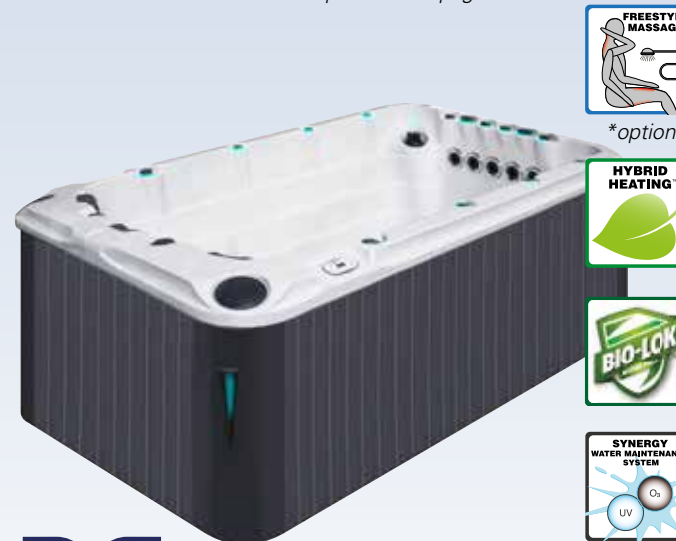

ACTIVITY 1 / ACTIVITY 1 DEEP

SPORT COLLECTION

The Activity 1 Swim Spa is a compact swim spa that combines 3 massage seats with the River Swim System, allowing for a vigorous swim while keeping your head comfortably above the water level. The force and flow of the stream can be used in combination with our unique Current-Lift technology™ (page 37), enabling you to also remain prone in the water even while swimming at a slower pace. The three massage seats are designed for different body lengths and incorporate specially designed massage techniques including our exclusive Passion Spas Aqua Rolling Massage™, one of our most popular and effective massage features.

- Dimensions Standard: 394 x 226 x 126 cm
- Dimensions Deep: 394 x 226 x 152 cm
- Number of seats: 3
- Total Massage Jets: 50
- Turbo Swimjets: 5
- Floor Swimjets: 2
- Aqua Rolling Massage™
- Starbrite Interior LED light System
- Audio System with Bluetooth
- Wi-Fi Ready
- Hybrid Heating™
- Bio-Lok
- Synergy Water Maintenance System
- Energy Efficient Filtration Pump
- Capacity Standard: 7500 L
- Dry Weight Standard: 1200 KG
- Capacity Deep: 9000 L
- Dry Weight Deep: 1400 KG
- Current-Lift Technology™
- River Swim System

Full specification page 51

ACTIVITY 2 / ACTIVITY 2 DEEP

SPORT COLLECTION