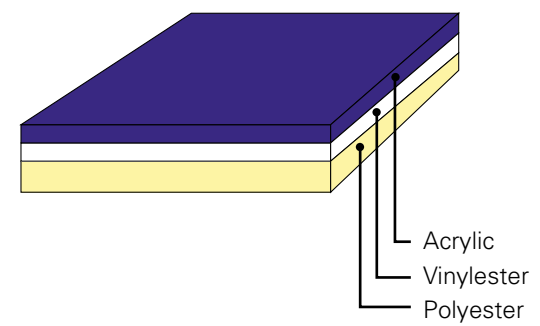

PASSION SPAS PRECISION ENGINEERING

Design and construction that make Passion Spas the best in structural integrity.

Passion Spas are designed to perform and built to last. Quality components and precise manufacturing combine to create one of the most fully featured and innovative spas available. Our acrylic shell is reinforced with vinyl-ester resin laminates that are applied by hand. The shell is supported by a durable synthetic support structure that will ensure that you can enjoy your spa for years to come. The entire base of the spa is enclosed with our Everlast synthetic floor support, providing integral seat supports and structural integrity. Passion Spas deliver superior design, quality components, and experienced craftsmanship in a spa that will provide you and your family with years of enjoyment.