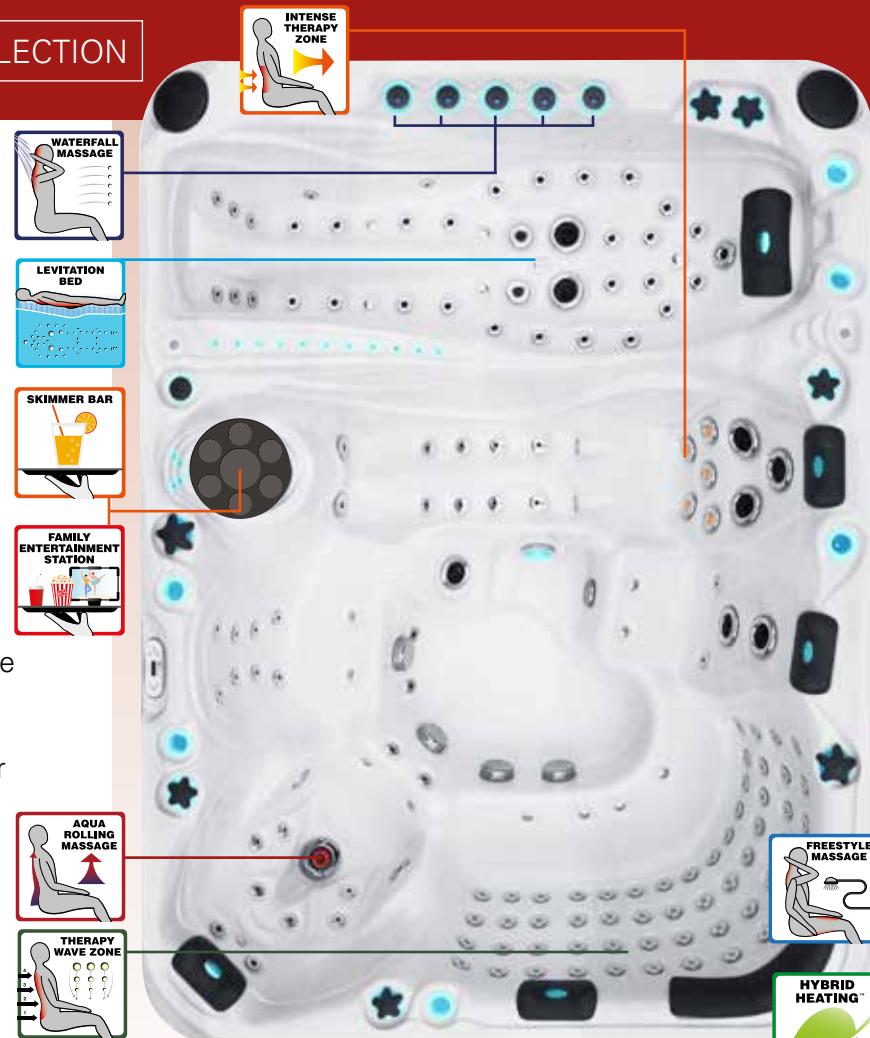

- Dimensions: 230 x 230 x 91 cm
- Number of Seats: 2
- Number of Loungers: 2
- Total Massage Jets: 104
- Skimmer Bar
- Aqua Rolling Massage™
- Therapy Wave Zone
- Intense Therapy Zone
- Waterfall Massage
- Levitation Bed
- Soft Air Massage System
- Starbrite Interior Led Light System
- Audio System with Bluetooth
- Wi-Fi Ready
- Hybrid Heating™
- Bio-Lok
- Synergy Water Maintenance System
- Energy Efficient Filtration Pump
- Capacity: 1550 L
- Dry Weight: 405 KG

Full specification page 50

ECSTATIC

EXCLUSIVE COLLECTION

The Ecstatic is a seven-person oasis that incorporates all standard features from the Exclusive Collection, and then some. It has five seats, one lounge, and one Levitation Bed. The Levitation Bed is the most innovative spa feature available on the market today, allowing you to lay face up or face down for the most relaxing whole-body massage imaginable. The Ecstatic also now boasts our Therapy Wave Zone, a massage feature that uses jets to work the muscles in the back, as well as a Waterfall Massage that concentrates on the neck. Additional features include an audio system, our Aqua Rolling Massage™, aromatherapy, Synergy Water Maintenance System, and over 150 therapeutic massage jets. In short, this model is packed with many cutting-edge features designed to provide the most relaxing, renewing hydrotherapy experience imaginable.