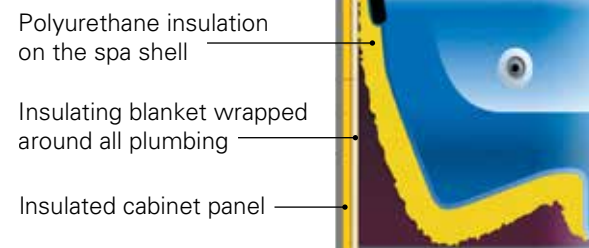

Triple Layer Insulation