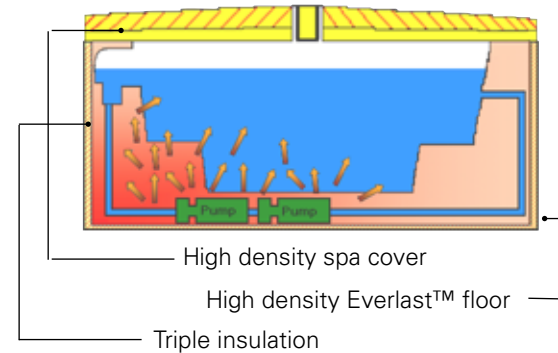

Heat Lock System