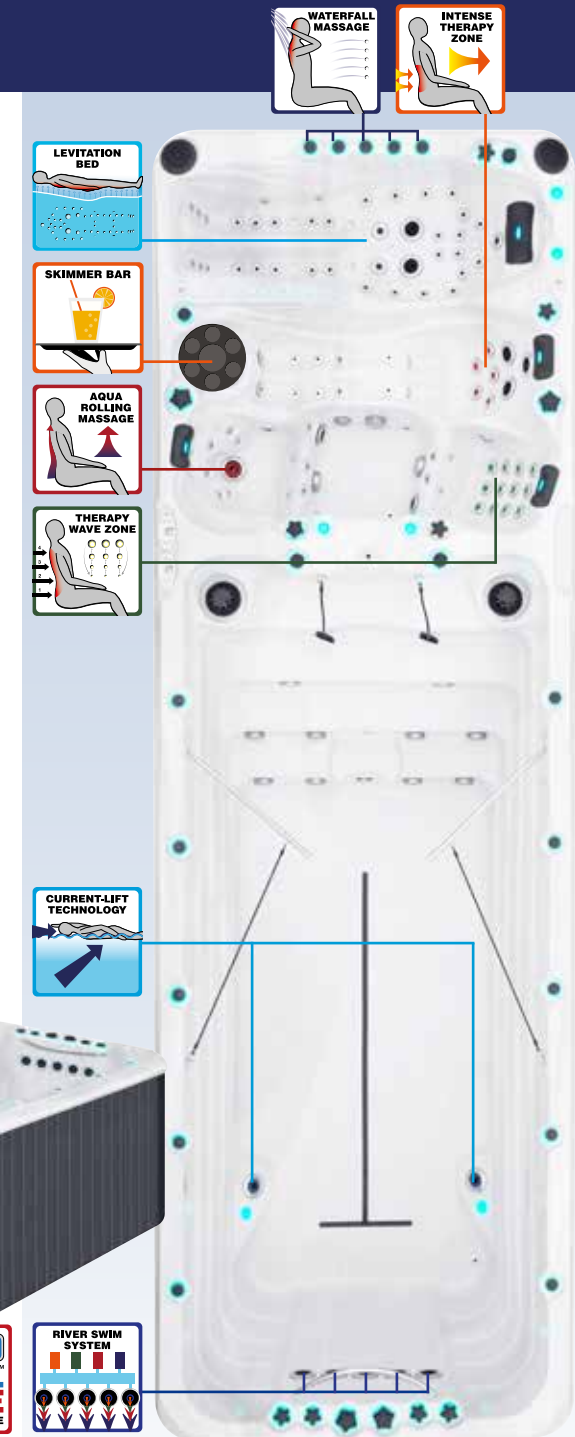

Full specification page 51