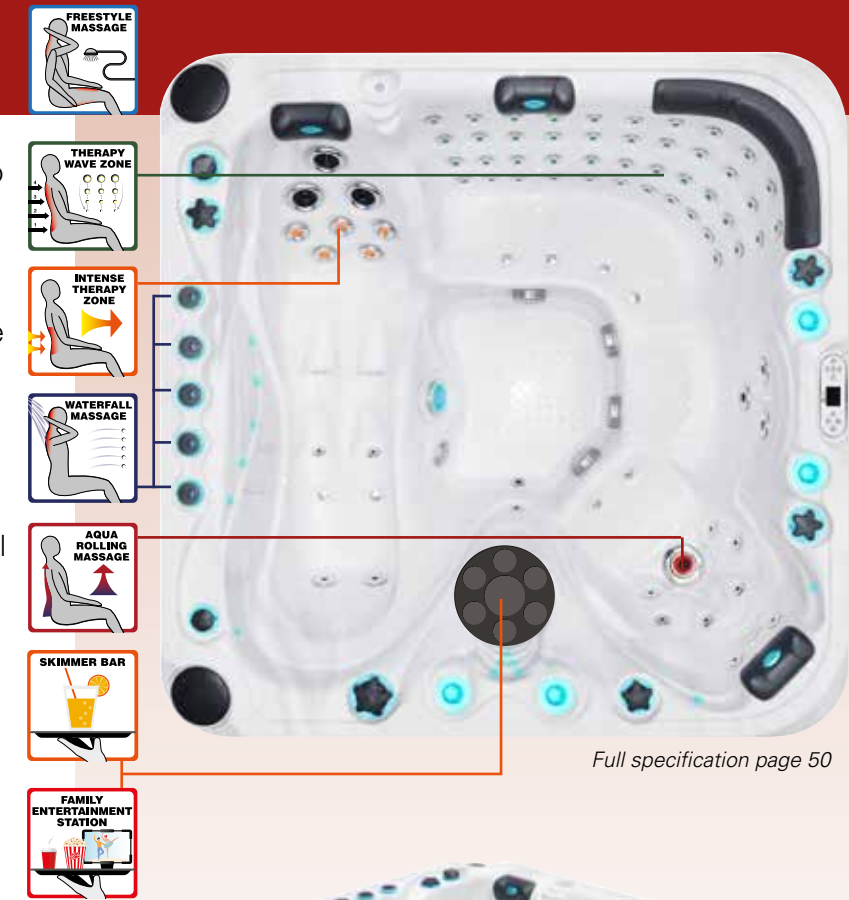

- Dimensions: 230 x 155 x 91 cm
- Number of Seats: 2
- Number of Loungers: 1
- Total Massage Jets: 60
- Skimmer Bar
- Aqua Rolling Massage™
- Therapy Wave Zone
- Intense Therapy Zone
- Waterfall Massage
- Soft Air Massage System
- Starbrite Interior Led Light System
- Audio System with Bluetooth
- Wi-Fi Ready
- Hybrid Heating™
- Bio-Lok
- Synergy Water Maintenance System
- Energy Efficient Filtration Pump
- Capacity: 875 L
- Dry Weight: 275 KG

Full specification page 50

FELICITY

EXCLUSIVE COLLECTION

As part of the Exclusive Collection, the Felicity lives up to its name. The two-person Wave Bench allows for a cozy side-by-side massage for you and your significant other, to enjoy the Wave sensation together. And, as part of the Exclusive Collection, the Felicity incorporates the most advanced and exciting massage experience we offer. Aqua Rolling Massage™, Therapy Wave Zone™, Waterfall Massage™, and Intense Therapy Zone™, are all standard in this amazing spa. Of course, the Felicity also includes an audio system, Synergy Water Maintenance System, and our exclusive Hybrid Heating™, making it a truly deluxe spa that will provide years of delightful therapeutic relaxation for you and your family.

- Dimensions: 213 x 213 x 91 cm
- Number of Seats: 4
- Number of Loungers: 1
- Total Massage Jets: 78
- Skimmer Bar
- Aqua Rolling Massage™
- Therapy Wave Zone
- Intense Therapy Zone
- Waterfall Massage
- Soft Air Massage System
- Starbrite Interior Led Light System
- Audio System with Bluetooth
- Wi-Fi Ready
- Hybrid Heating™
- Bio-Lok
- Synergy Water Maintenance System
- Energy Efficient Filtration Pump
- Capacity: 1490 L
- Dry Weight: 390 KG